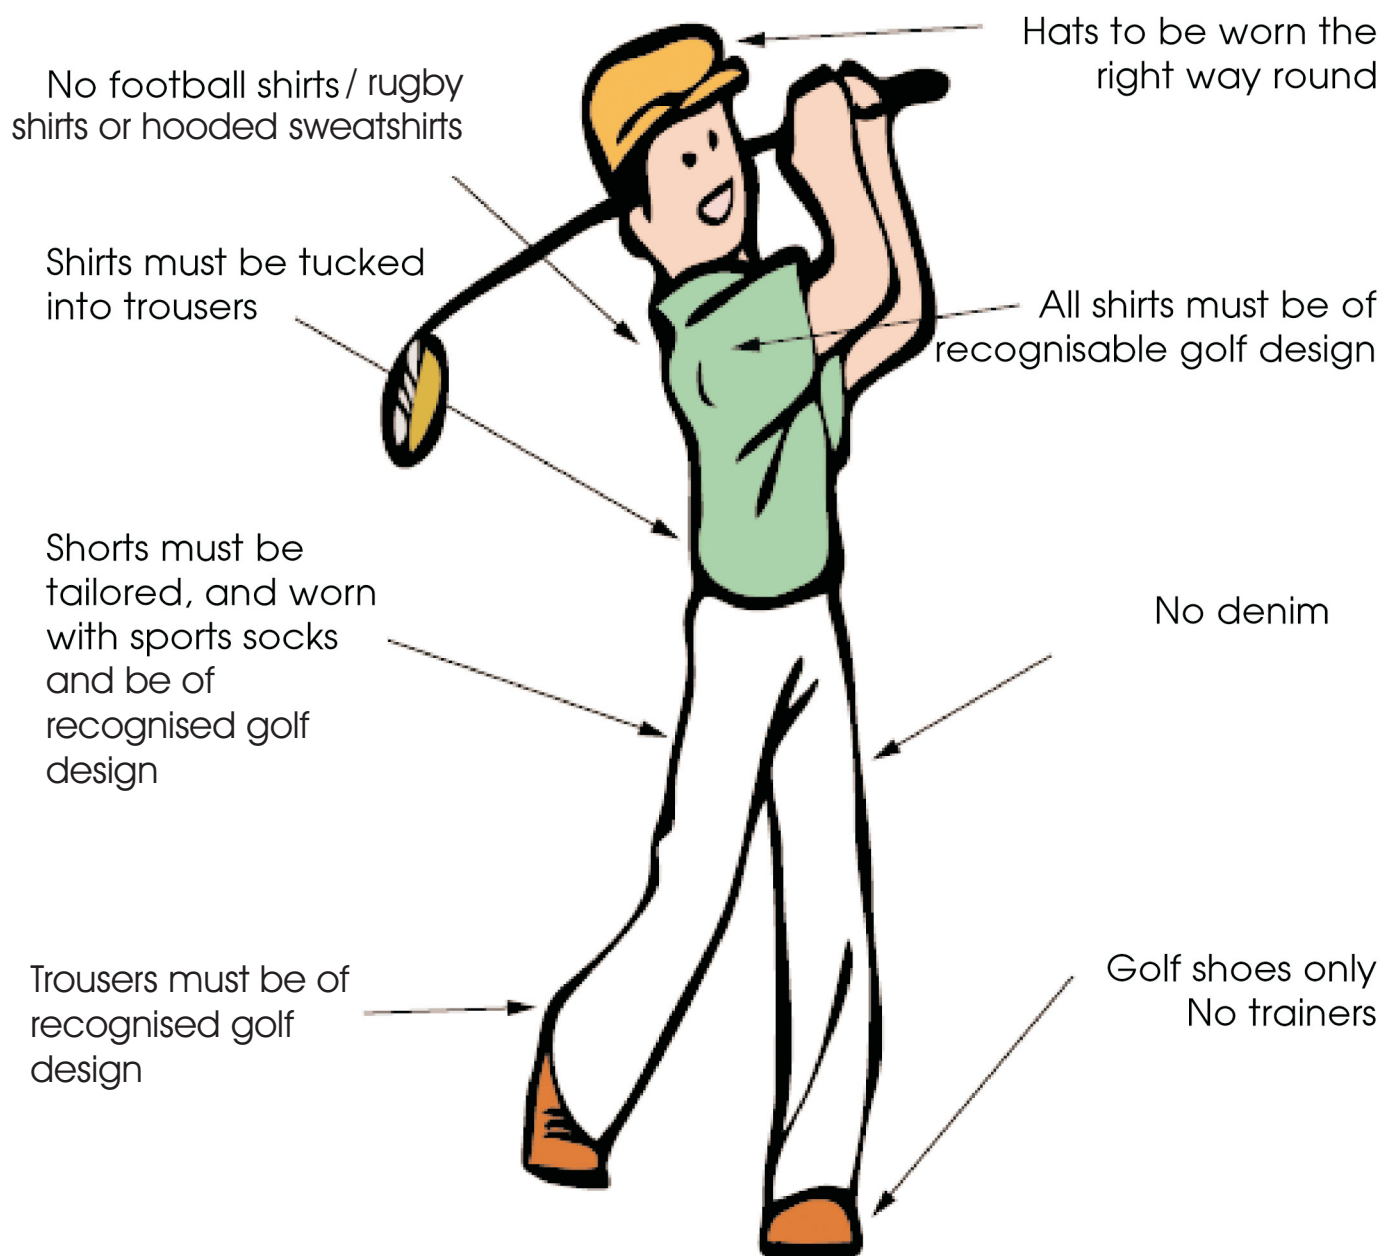

GOLFERS DRESS CODE

The practice facilities are for MEMBERS and GREEN FEE VISITORS ONLY

Opening Hours

Monday - Sunday - 6.30am - 6.30pm

THE CHASE GOLF,
HEALTH CLUB & SPA